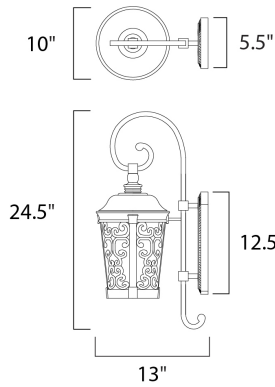

PRODUCT DESCRIPTION

MEASUREMENTS

DIMENSION : 10" W x 24.5" H x 13" Ext
 BACK PLATE : 5.5" W x 12.5" H x 12.5" HCO
 HANGING WEIGHT : 7.48 lb

LAMPING

INPUT VOLTAGE : 120V
 LUMENS : 560 Rated
 BULB : 1 x 8W LED AC Integrated , 8W Total
 BULB INCLUDED : (Integrated)
 COLOR_TEMP : 3000K